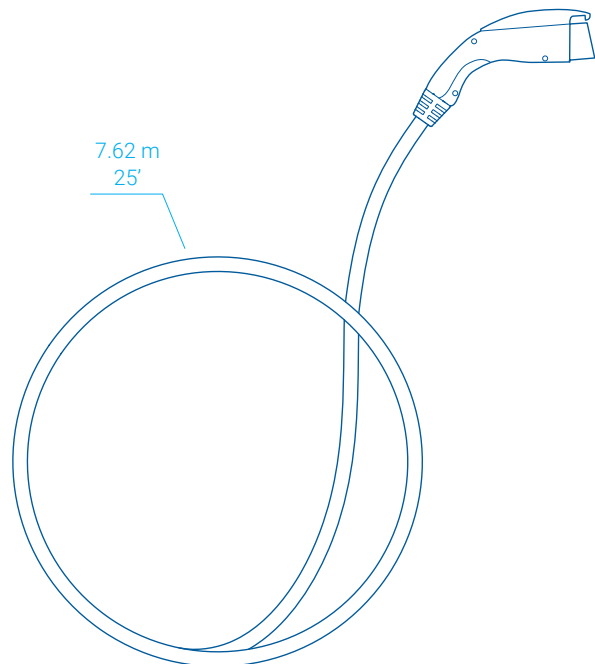

Durable Connector

High quality universal connector built to last 10 years +

Quality Cable

25' commercial grade cable that ensures resilient flexibility

-40 °C

50 °C

Built-in Security

Safe for your electric vehicle and your home

3-Year
Limited Warranty

**Made in
Canada**

Technical Specifications

G5 Model

Type
Level 2 Charging Station

Casing
100% aluminum
NEMA 4X certified
Designed for outdoor or indoor installation

Finish
Carbon
with high resistance coating