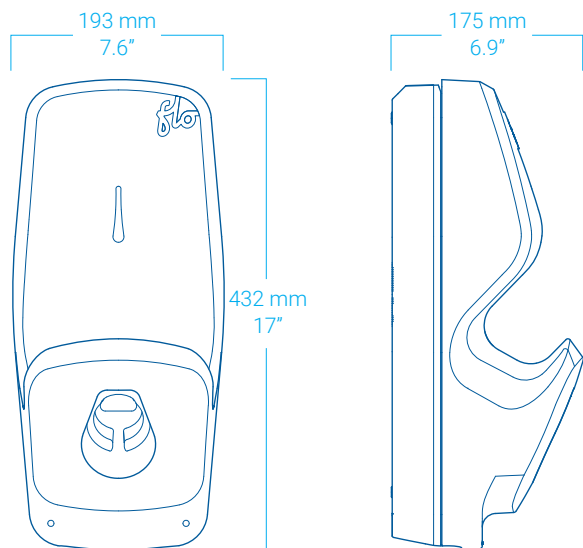

Technical Specifications

G5 Model

Type
Level 2 Charging Station

Casing
100% aluminum
NEMA 4X certified
Designed for outdoor or indoor installation

Finish
Carbon
with high resistance coating

Voltage
208 - 240 V @ 60 Hz

Output Current
30 A. Adjustable from 6 to 30 A via a rotary switch

Charging Power
6.2 - 7.2 kW

Cable
7.62 m / 25'
Commercial grade cable

Charging Connector
SAE J1772™ designed to withstand 10,000+ charging cycles

Certification

Security Features
Integrated GFCI 20 mA,
3 reset attempts at 15-minute intervals

Operating Temperature
-40 °C to 50 °C
-40 °F to 122 °F

Wall Bracket
Included

Installation
Must be installed by a qualified electrician

Weight
11.18 kg / 24.65 lb

Limited Warranty
3 years

Model Number
FH-1-STA-G5-HY5G-FL1

Conformity
FC CAN ICES-3 (B)/NMB-3(B)