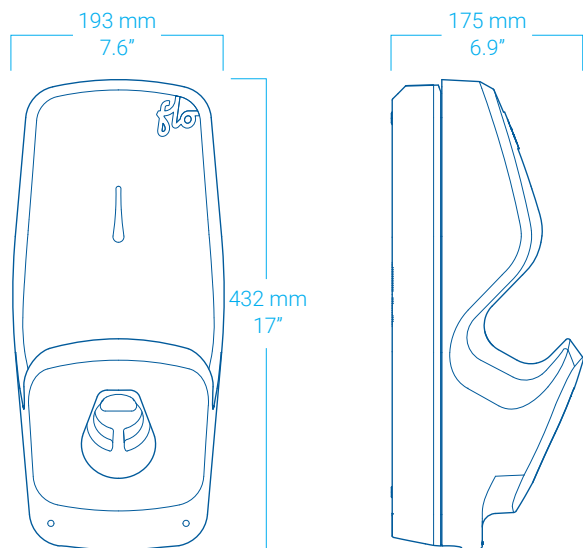

G5 Model

Type
Level 2 Charging Station

Casing
100% aluminum
NEMA 4X certified
Designed for outdoor or indoor installation

Finish
Carbon
with high resistance coating

Voltage
208 - 240 V @ 60 Hz

Output Current
30 A. Adjustable from 6 to 30 A via a rotary switch