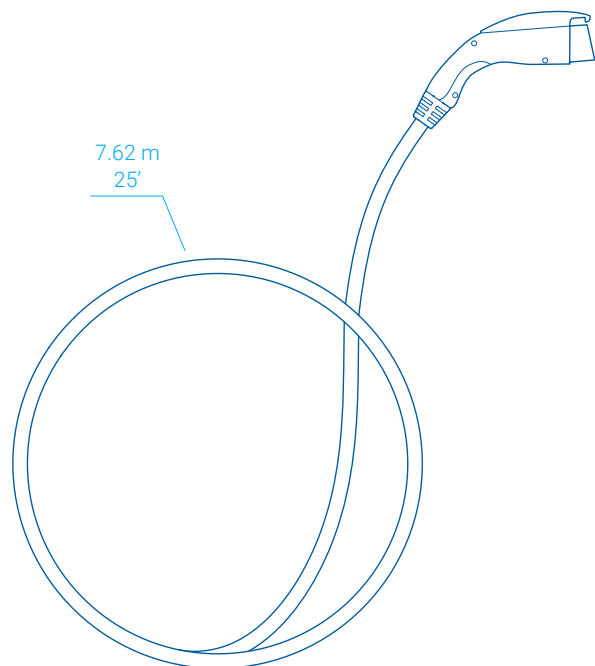

G5 Model

Type
Level 2 Charging Station

Casing
100% aluminum
NEMA 4X certified
Designed for outdoor or indoor installation

Finish
Carbon
with high resistance coating

Voltage
208 - 240 V @ 60 Hz

Output Current
30 A. Adjustable from 6 to 30 A via a rotary switch

Charging Power
6.2 - 7.2 kW

Cable
7.62 m / 25'
Commercial grade cable

Charging Connector
SAE J1772™ designed to withstand 10,000+ charging cycles

Certification

Security Features
Integrated GFCI 20 mA,
3 reset attempts at 15-minute intervals