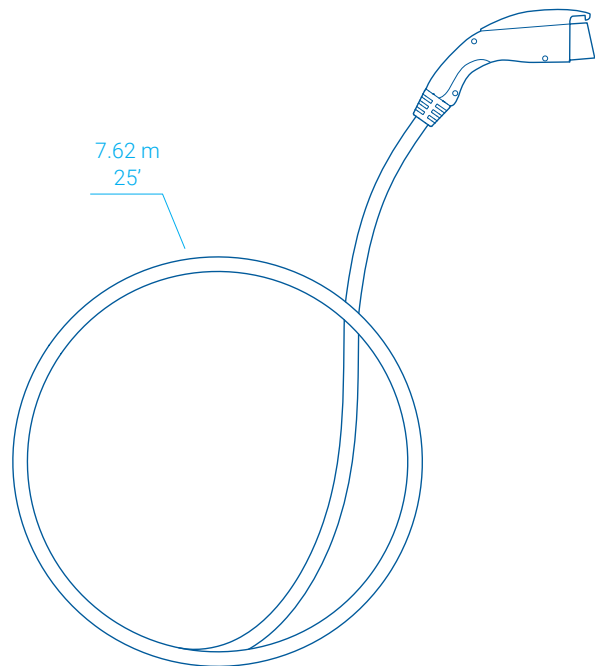

Technical Specifications

G5 Model

Type
Level 2 Charging Station

Casing
100% aluminum
NEMA 4X certified
Designed for outdoor or indoor installation

Finish
Carbon
with high resistance coating

Voltage
208 - 240 V @ 60 Hz

Output Current
30 A. Adjustable from 6 to 30 A via a rotary switch

Charging Power
6.2 - 7.2 kW

Cable
7.62 m / 25'
Commercial grade cable

Charging Connector
SAE J1772™ designed to withstand 10,000+ charging cycles

Certification

Security Features
Integrated GFCI 20 mA,
3 reset attempts at 15-minute intervals

Operating Temperature
-40 °C to 50 °C
-40 °F to 122 °F

Wall Bracket
Included

Installation
Hardwired installation or plug available
NEMA 6-50 plug included in the box
Must be installed by a qualified electrician

Weight
11.18 kg / 24.65 lb

Limited Warranty
5 years

Model Number
FH-1-STA-G5-HI5G-FL2

Conformity
FC CAN ICES-3 (B)/NMB-3(B)