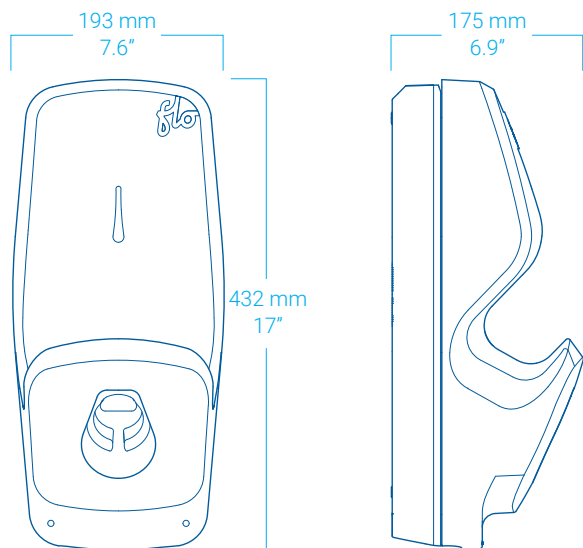

Technical Specifications

G5 Model

Type
Level 2 Charging Station

Casing
100% aluminum
NEMA 4X certified
Designed for outdoor or indoor installation

Finish
Carbon
with high resistance coating

Voltage
208 - 240 V @ 60 Hz

Output Current
30 A. Adjustable from 6 to 30 A via a rotary switch

Charging Power
6.2 - 7.2 kW

Cable
7.62 m / 25'
Commercial grade cable

Charging Connector
SAE J1772™ designed to withstand 10,000+ charging cycles

Certification

Security Features
Integrated GFCI 20 mA,
3 reset attempts at 15-minute intervals

Operating Temperature
-40 °C to 50 °C
-40 °F to 122 °F

Wall Bracket
Included

Installation
Hardwired installation or plug available
NEMA 6-50 plug included in the box
Must be installed by a qualified electrician

Weight
11.18 kg / 24.65 lb

Limited Warranty
5 years

Model Number
FH-1-STA-G5-HI5G-FL2

Conformity
FC CAN ICES-3 (B)/NMB-3(B)